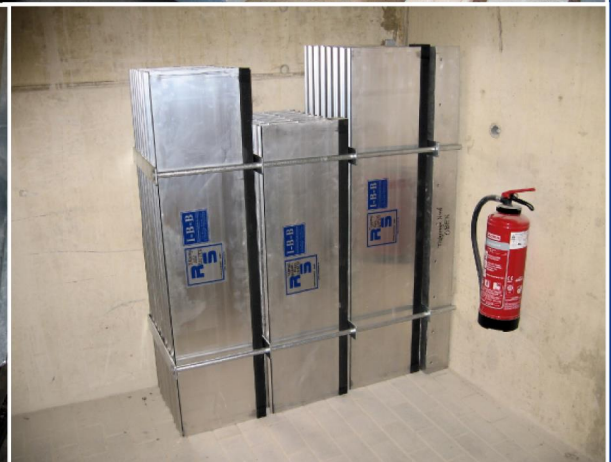

Flood Protection System

ESH/LN Storage Solutions

Flood defence

Fire water retention

Custom design

RS Stepanek KG

Lindenstraße 9 D-65555 Limburg - Offheim

+49 6431/9582-0 +49 6431/9582-55